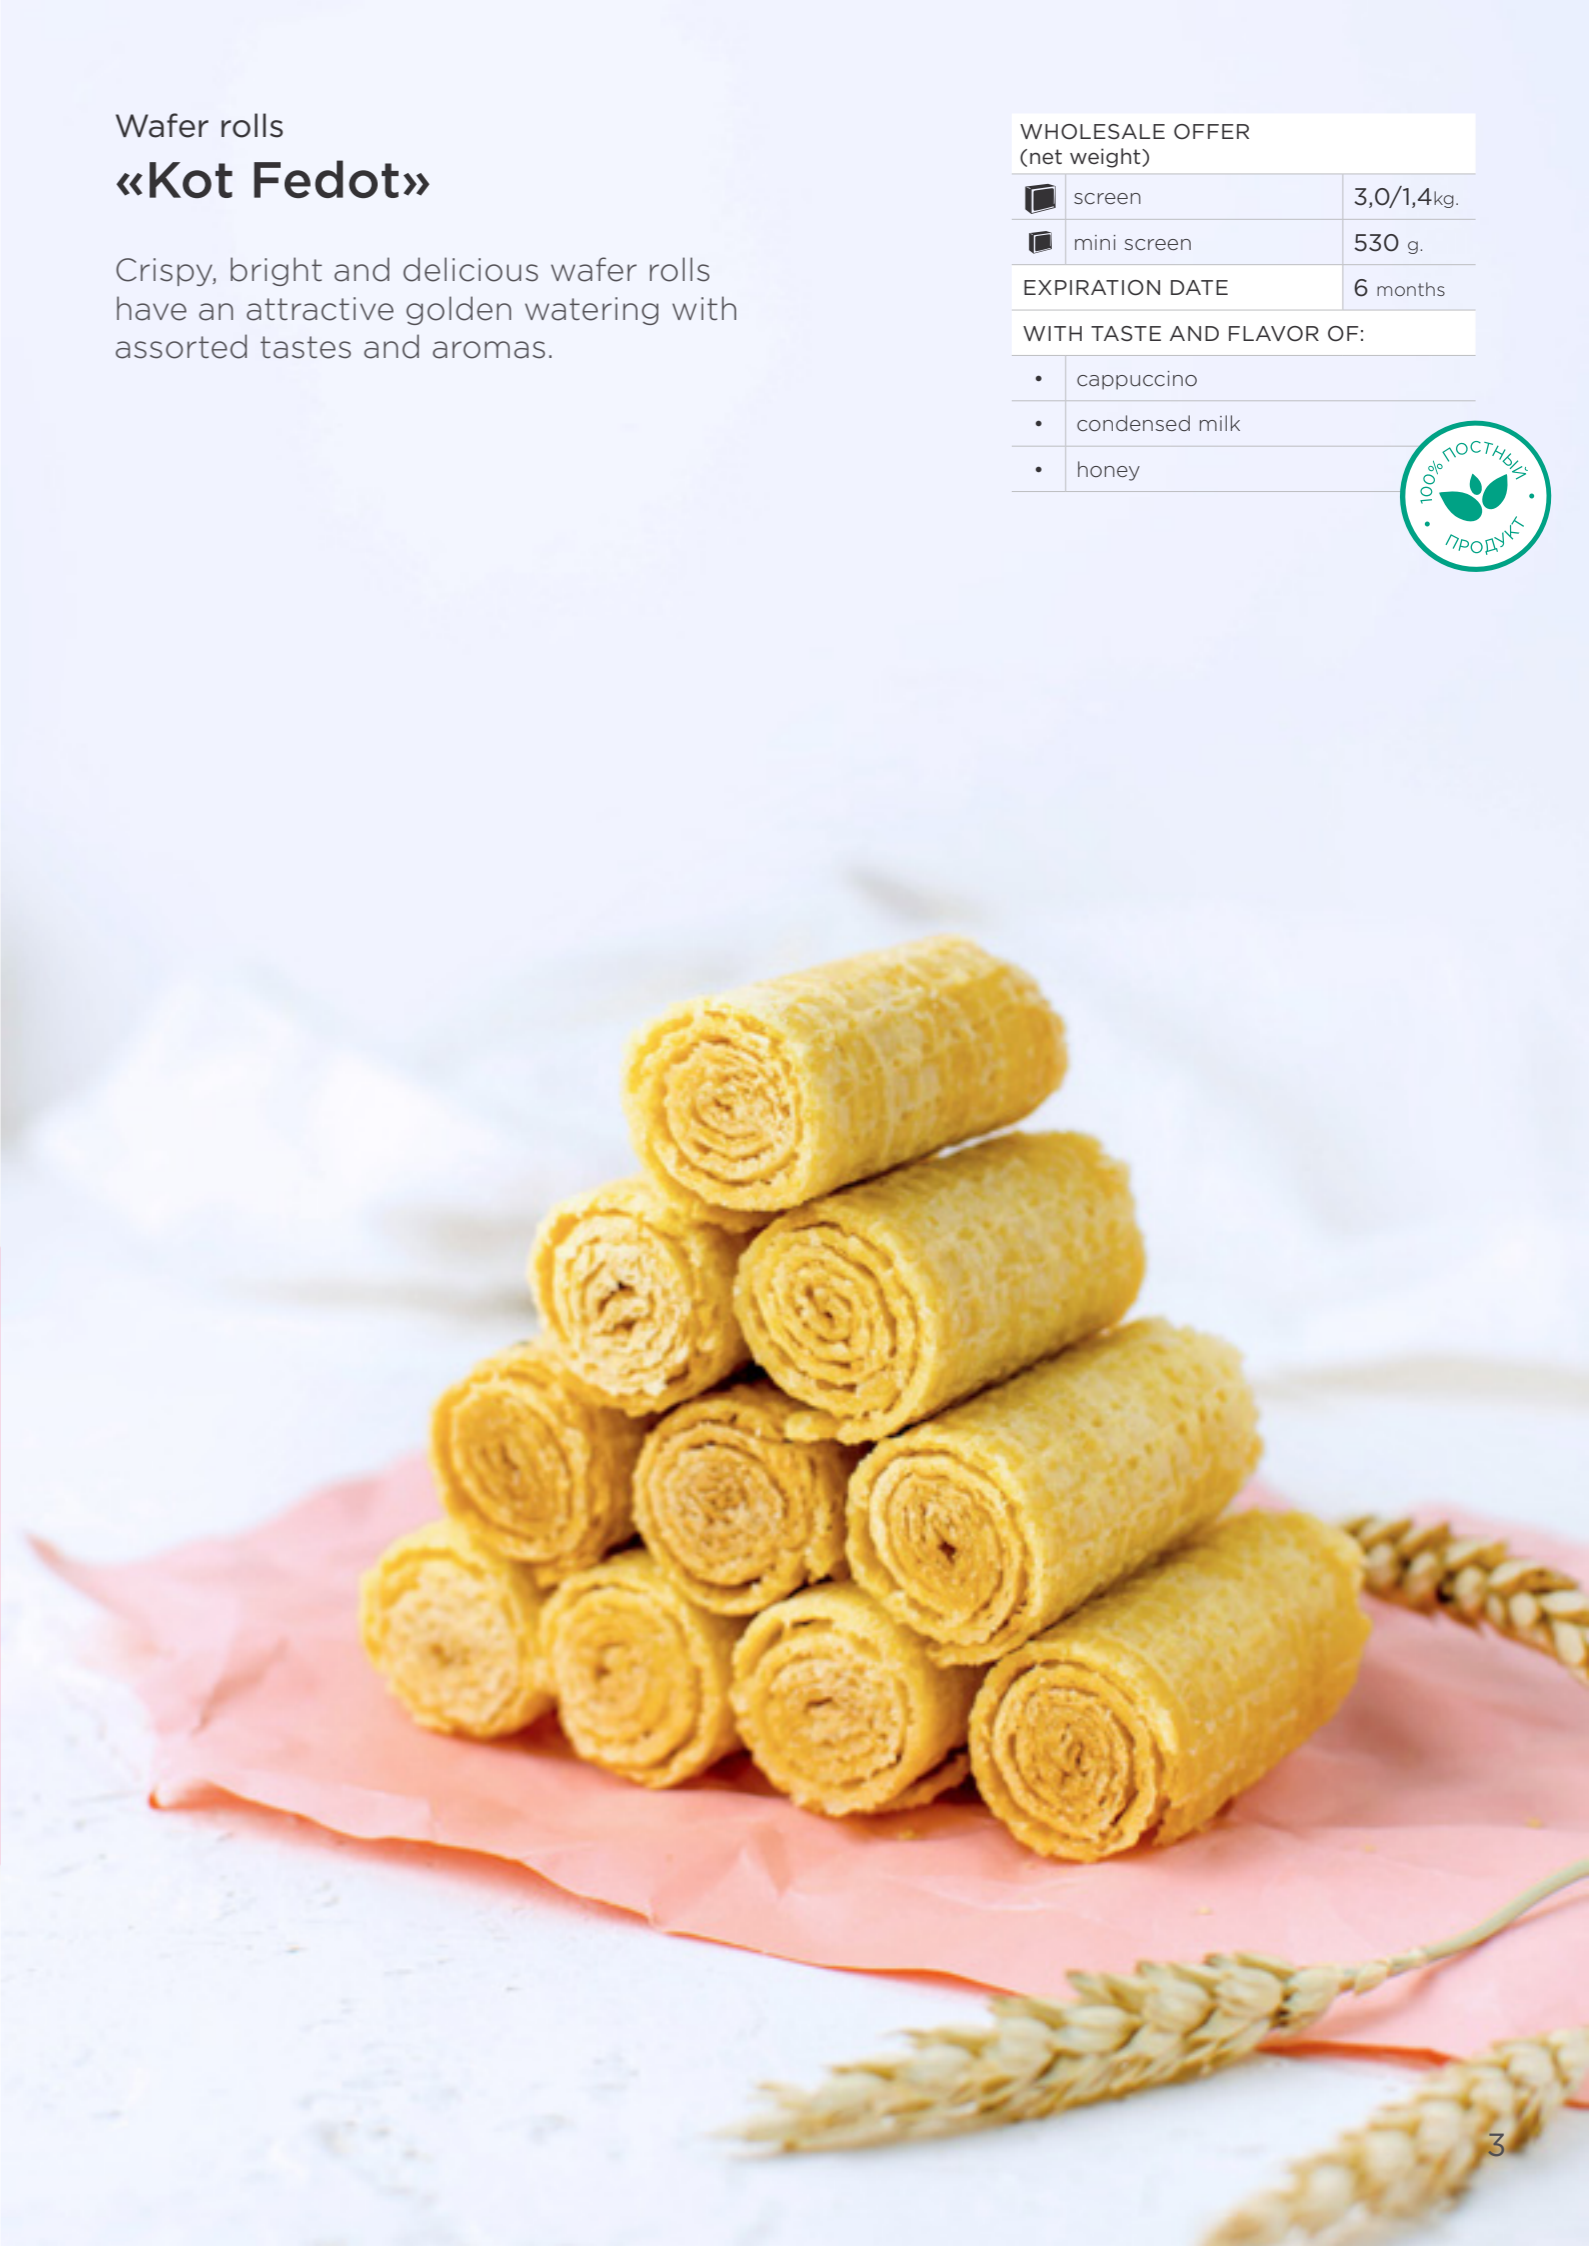

WAFFER ROLLS

Wafer rolls is an exclusive product for Russia. High-quality raw materials are used so that this crispy product has an excellent taste. Wafer rolls of the «Uslada» confectionery plant are made using the Austrian equipment «FRANZ HAAS».

Wafer rolls «Kot Fedot»

Crispy, bright and delicious wafer rolls have an attractive golden watering with assorted tastes and aromas.

WHOLESALE OFFER (net weight)

screen	3,0/1,4kg.
mini screen	530 g.

EXPIRATION DATE 6 months

WITH TASTE AND FLAVOR OF:

- cappuccino
- condensed milk
- honey