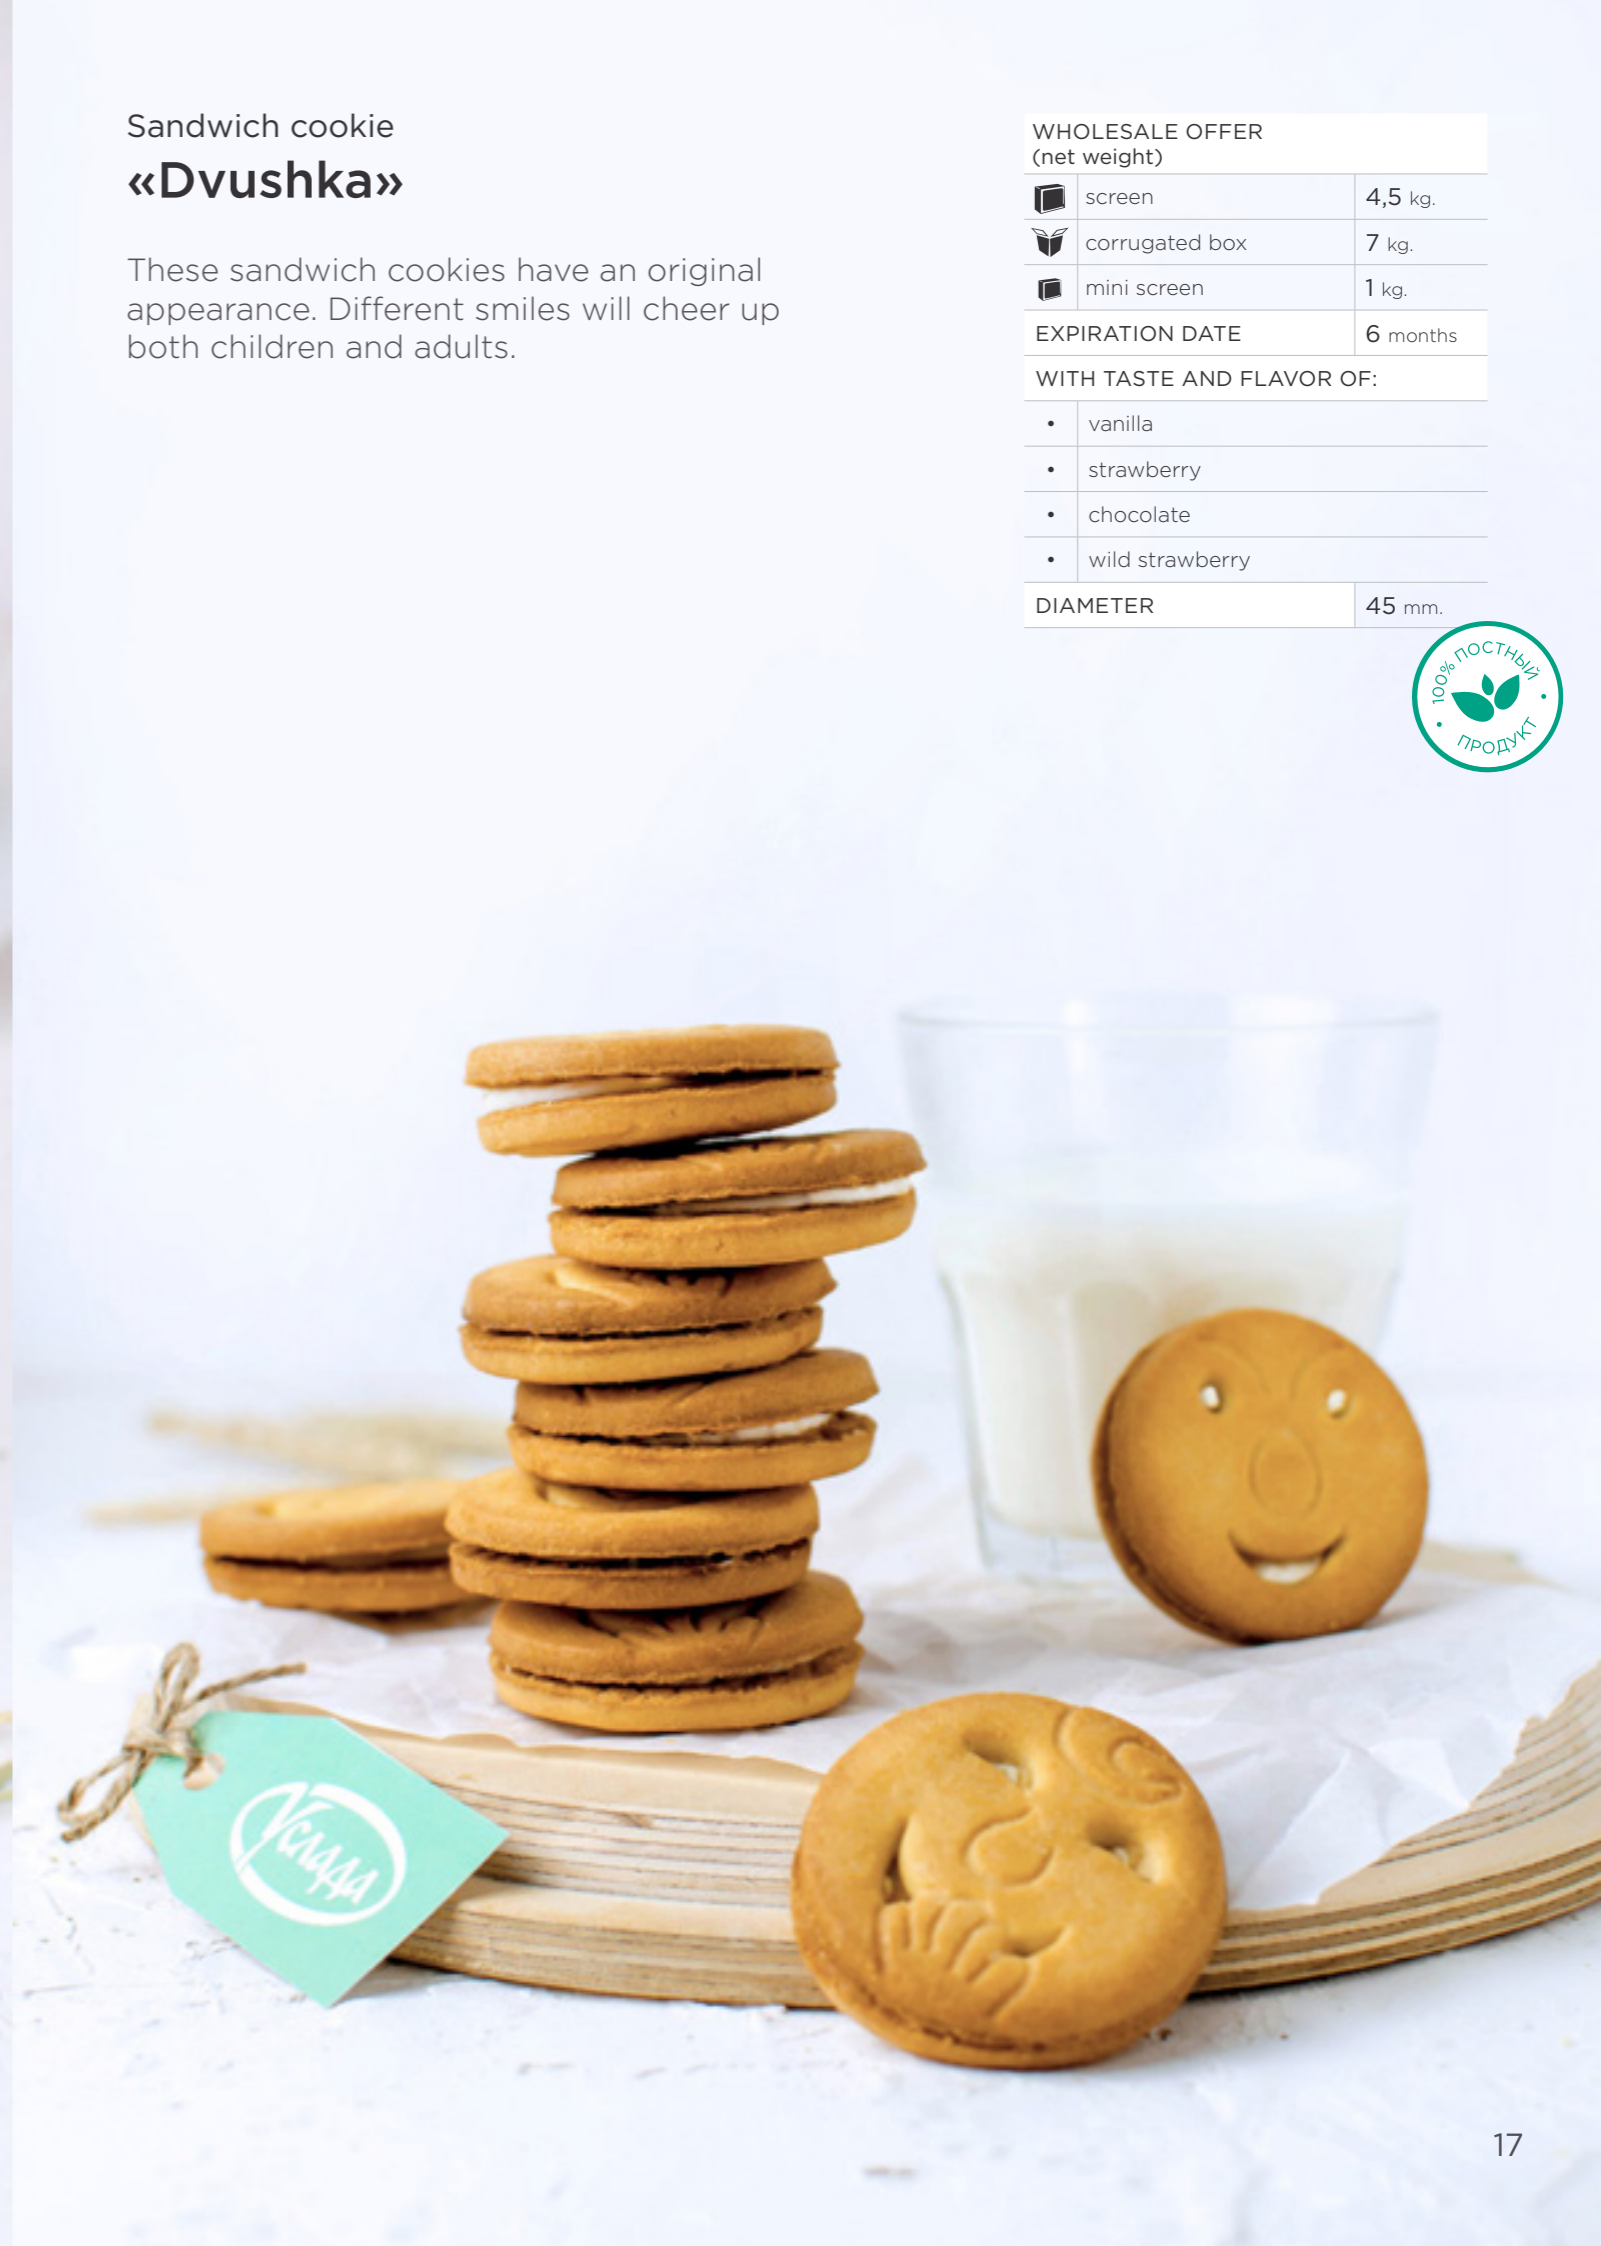

Sandwich cookie
«Dvushka»

These sandwich cookies have an original appearance. Different smiles will cheer up both children and adults.

WHOLESALE OFFER (net weight)	
screen	4,5 kg.
corrugated box	7 kg.
mini screen	1 kg.
EXPIRATION DATE	6 months

WITH TASTE AND FLAVOR OF:	
•	vanilla
•	strawberry
•	chocolate
•	wild strawberry
DIAMETER	45 mm.